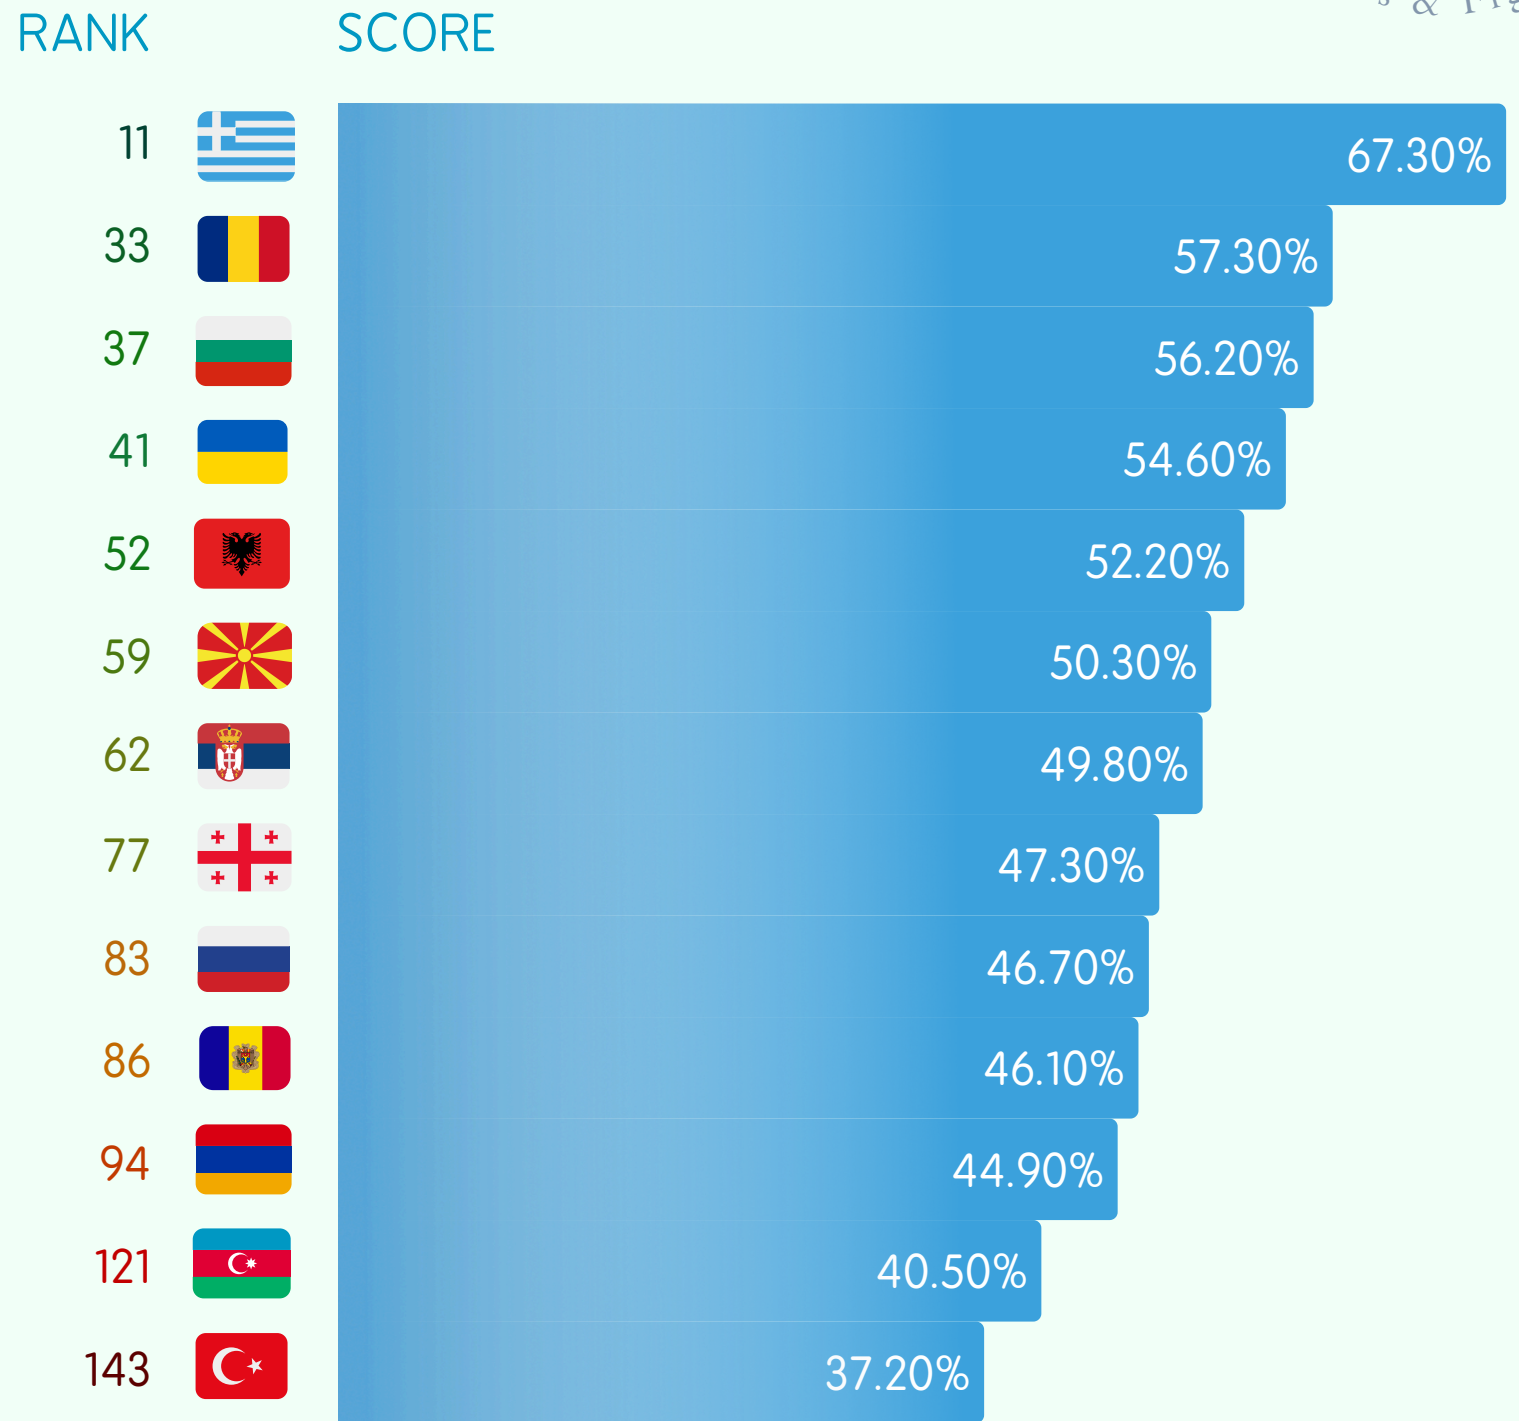

2024 ENVIRONMENTAL PERFORMANCE INDEX (EPI)

The **2024 EPI** combines **58 indicators** across **11 issue categories**, ranging from climate change mitigation and air pollution to waste management, sustainability of fisheries and agriculture, deforestation and biodiversity protection.

Rank amongst 180 countries

Percentage %, (0 - 100) from highest to lowest